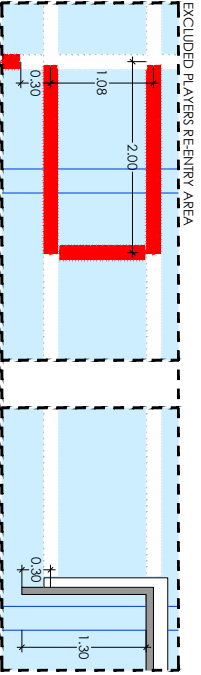

**FIELD OF PLAY FOR OLYMPIC GAMES AND
WORLD CHAMPIONSHIPS
WATER POLO**

ANNEX	WP 1

Selected When it Counts