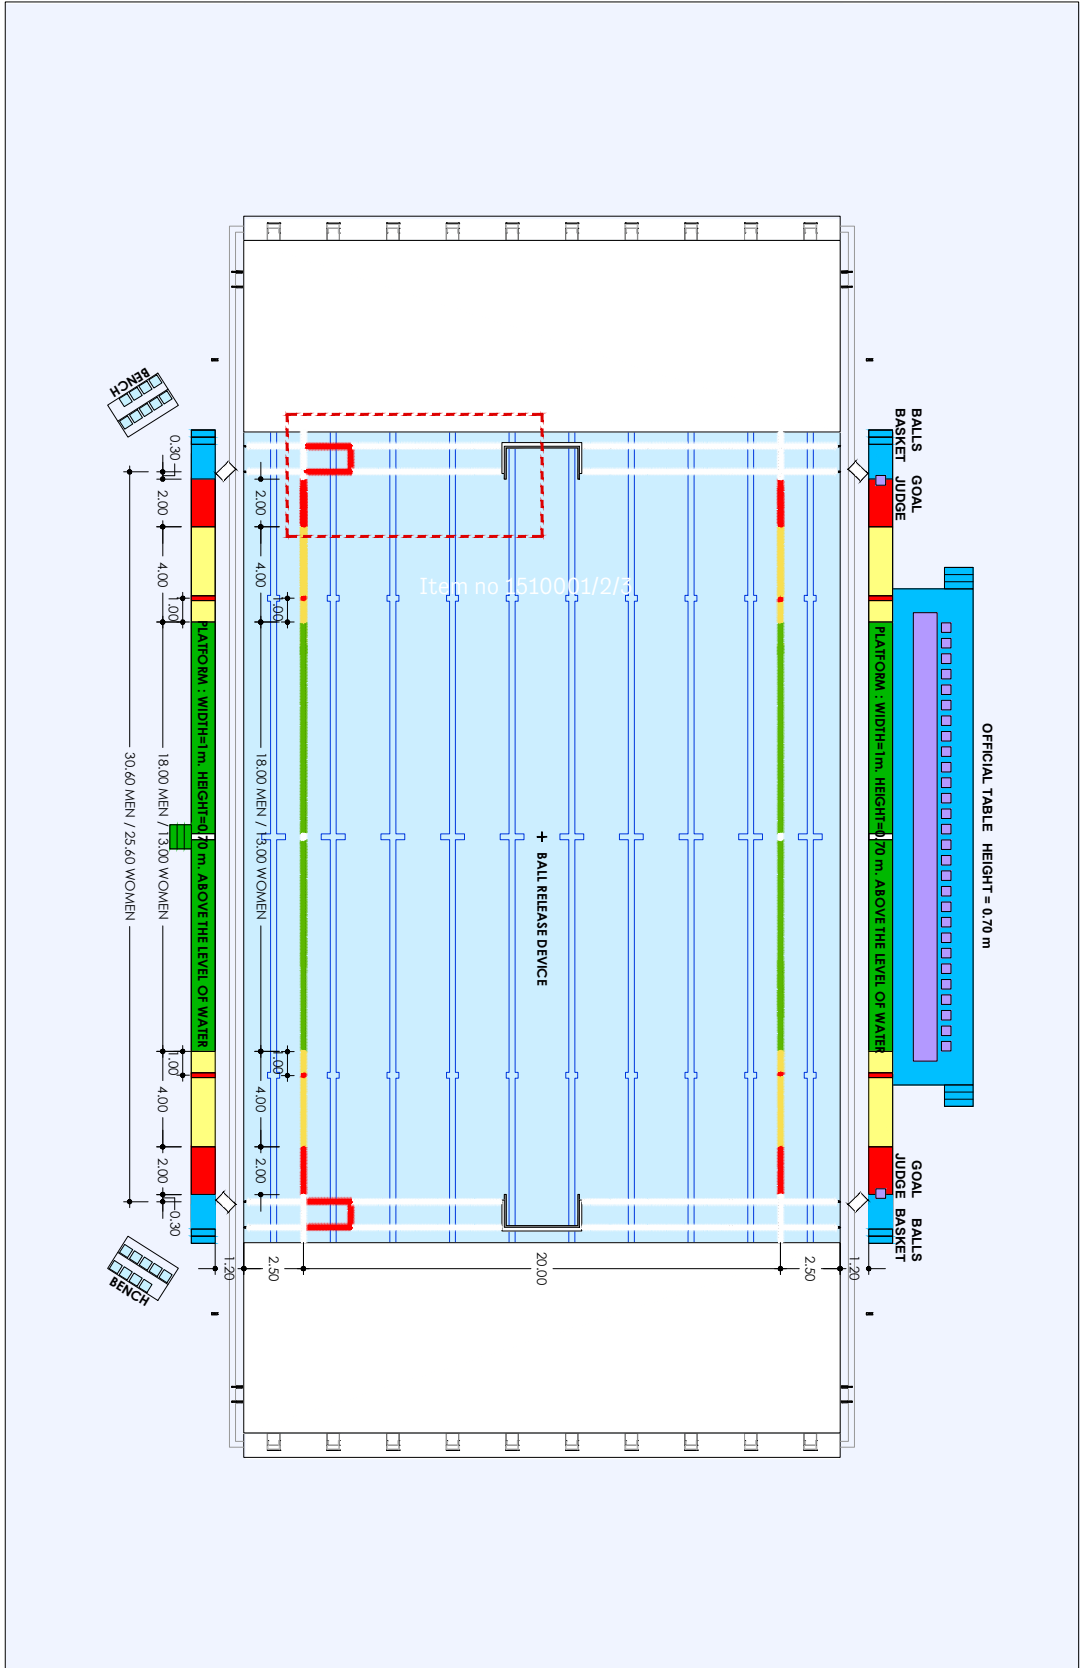

**FIELD OF PLAY FOR OLYMPIC GAMES AND
WORLD CHAMPIONSHIPS
WATER POLO**

ANNEX	WP 1

Selected When it Counts