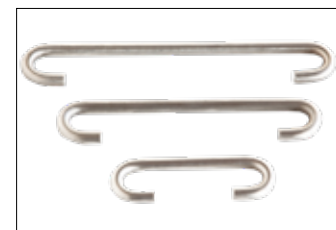

**1515001** Advertising Float

**1514008** Underwater Eyelet

**1514011** Cones

**1514021** Cones – Water Polo Field Line

**1514014** Team Bench

**1514009** Ball holder for judger

**1514008** Set of referee flags

**1512001** Water Polo Allsport 1200 Basic

**1513003** Water Polo Countdown stand-alone

**2010003** Wall/Bottom Anchor

**1011021** Lane Line Slider

**2010004** Lane Rope Trap

**1011007** Extenders Malmsten for Racing Lane Lines